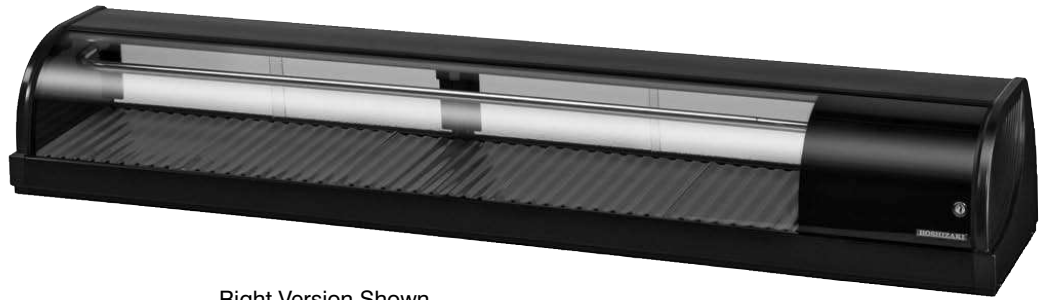

Right Version Shown

HNC-180BE

Net Capacity (L)	72
Temperature (°C)	4
Dimensions W x D x H (mm)	1800 x 345 x 280
Electrical Supply	1/220 - 240V/50Hz
Electrical Capacity (kW)	0,15
Refrigerant	R134A
Weight Gross / Net (kg)	42
Compressor (Left side)	HNC-180BE-L
Compressor (Right side)	HNC-180BE-R