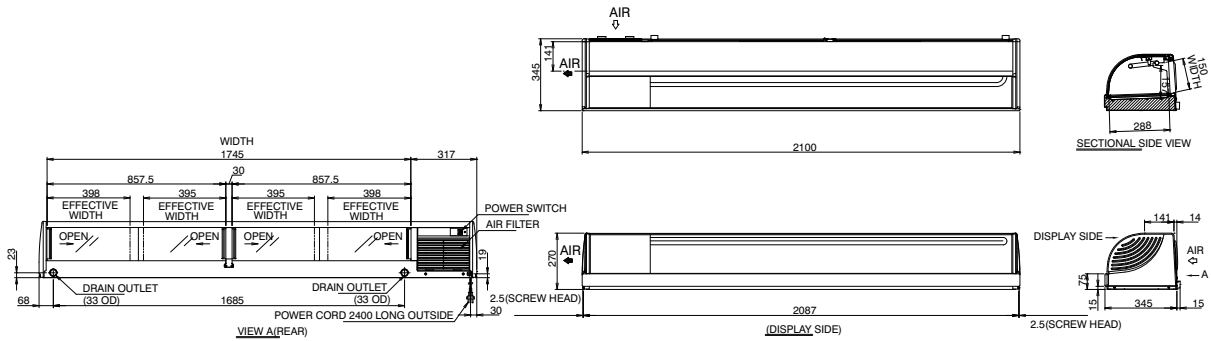

HNC-210BE-L