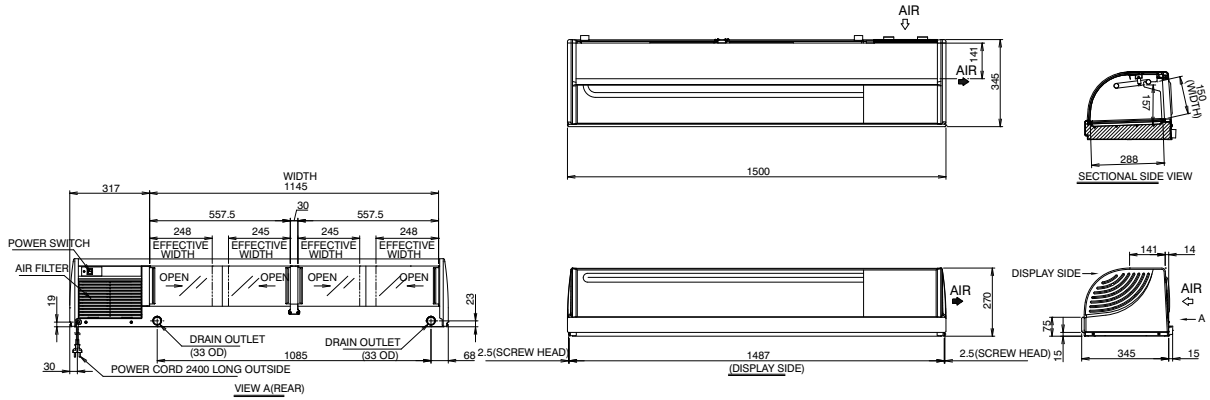

HNC-150BE-R