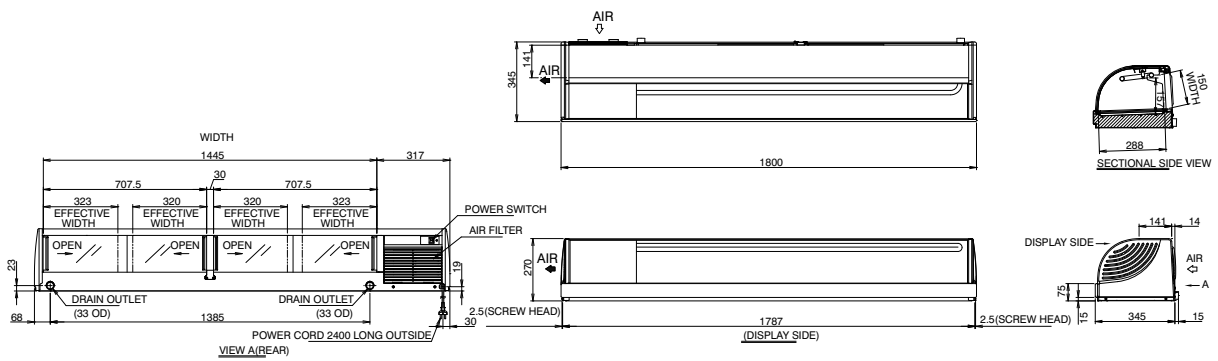

HNC-180BE-L