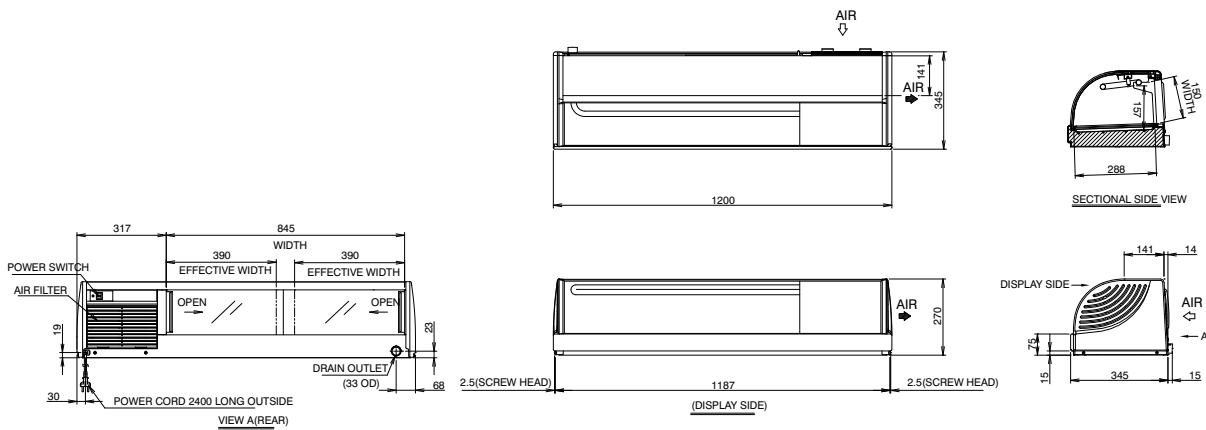

HNC-120BE-R