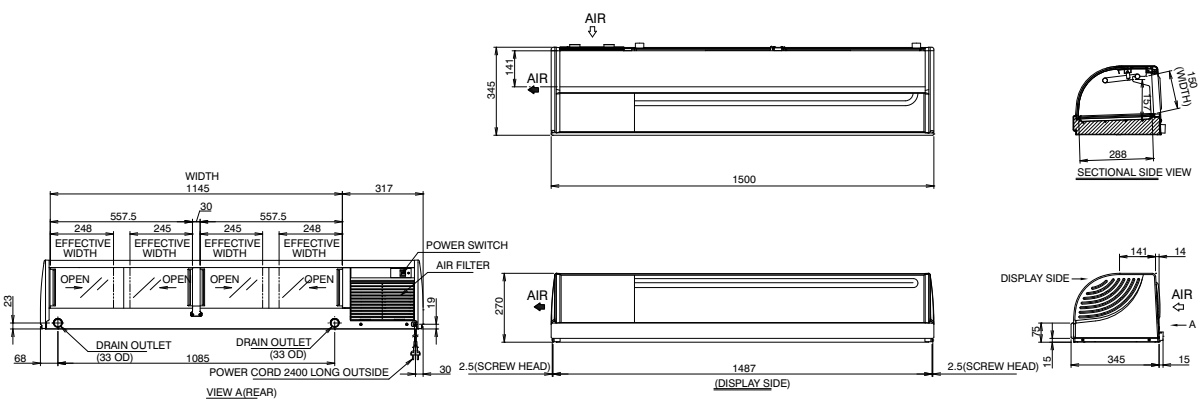

HNC-150BE-L