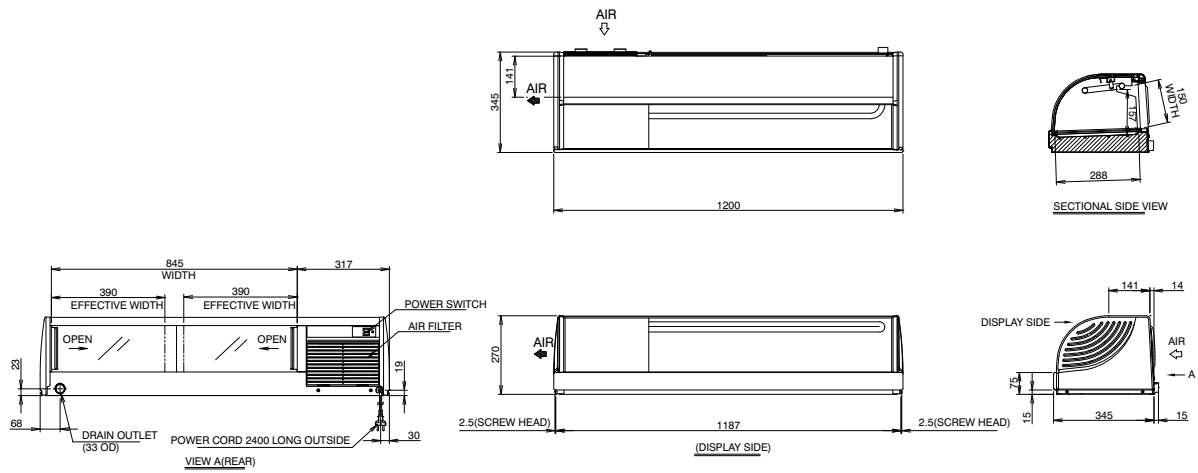

HNC-120BE-L