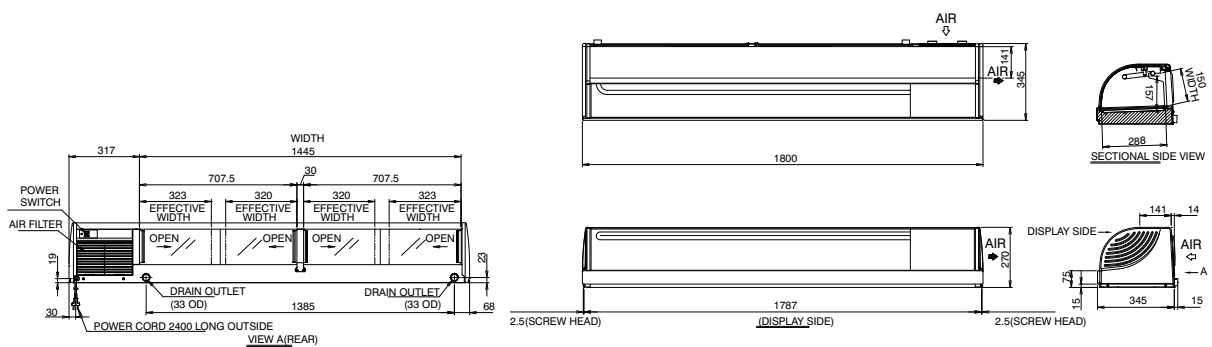

HNC-180BE-R