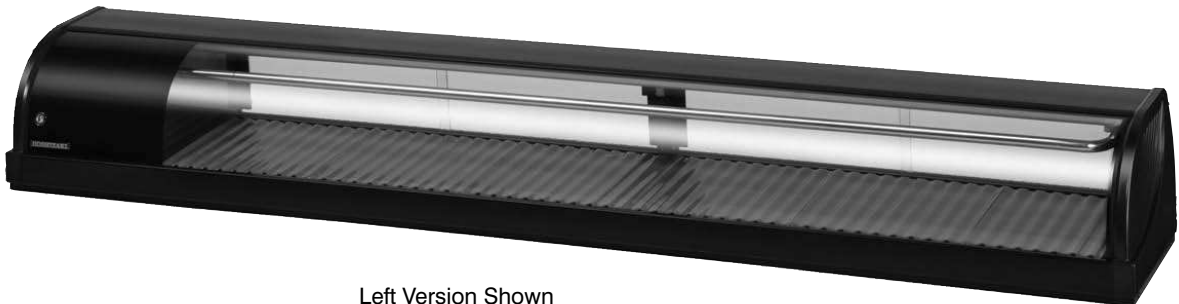

Left Version Shown

HNC-210BE

Net Capacity (L)	87
Temperature (°C)	4
Dimensions W x D x H (mm)	2100 x 345 x 280
Electrical Supply	1/220 - 240V/50Hz
Electrical Capacity (kW)	0,15
Refrigerant	R134A
Weight Gross / Net (kg)	48
Compressor (Left side)	HNC-210BE-L
Compressor (Right side)	HNC-210BE-R